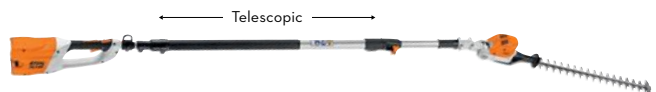

MSA 160 C-B CHAINSAW

36V • 30CM/12" • 4.4KG[#]

Outstanding cutting performance for frequent home use. Tool free chain tensioning. Low-kickback chain. Brushless EC motor.

SKIN ONLY
\$429

KIT PRICE **\$737** WITH AP 200 & AL 101 •UP TO **\$50 OFF SECOND BATTERY***

HLA 85 LONG-REACH HEDGE TRIMMER

36V • 50CM/20" • 4.4KG[#]

Extremely quiet long-reach model for high or wide hedges. Tooth spacing 33mm. 115° rotation. Telescopic length 2.6-3.3m.

SKIN ONLY
\$699

KIT PRICE **\$967** WITH AP 100 & AL 101 •UP TO **\$50 OFF SECOND BATTERY***